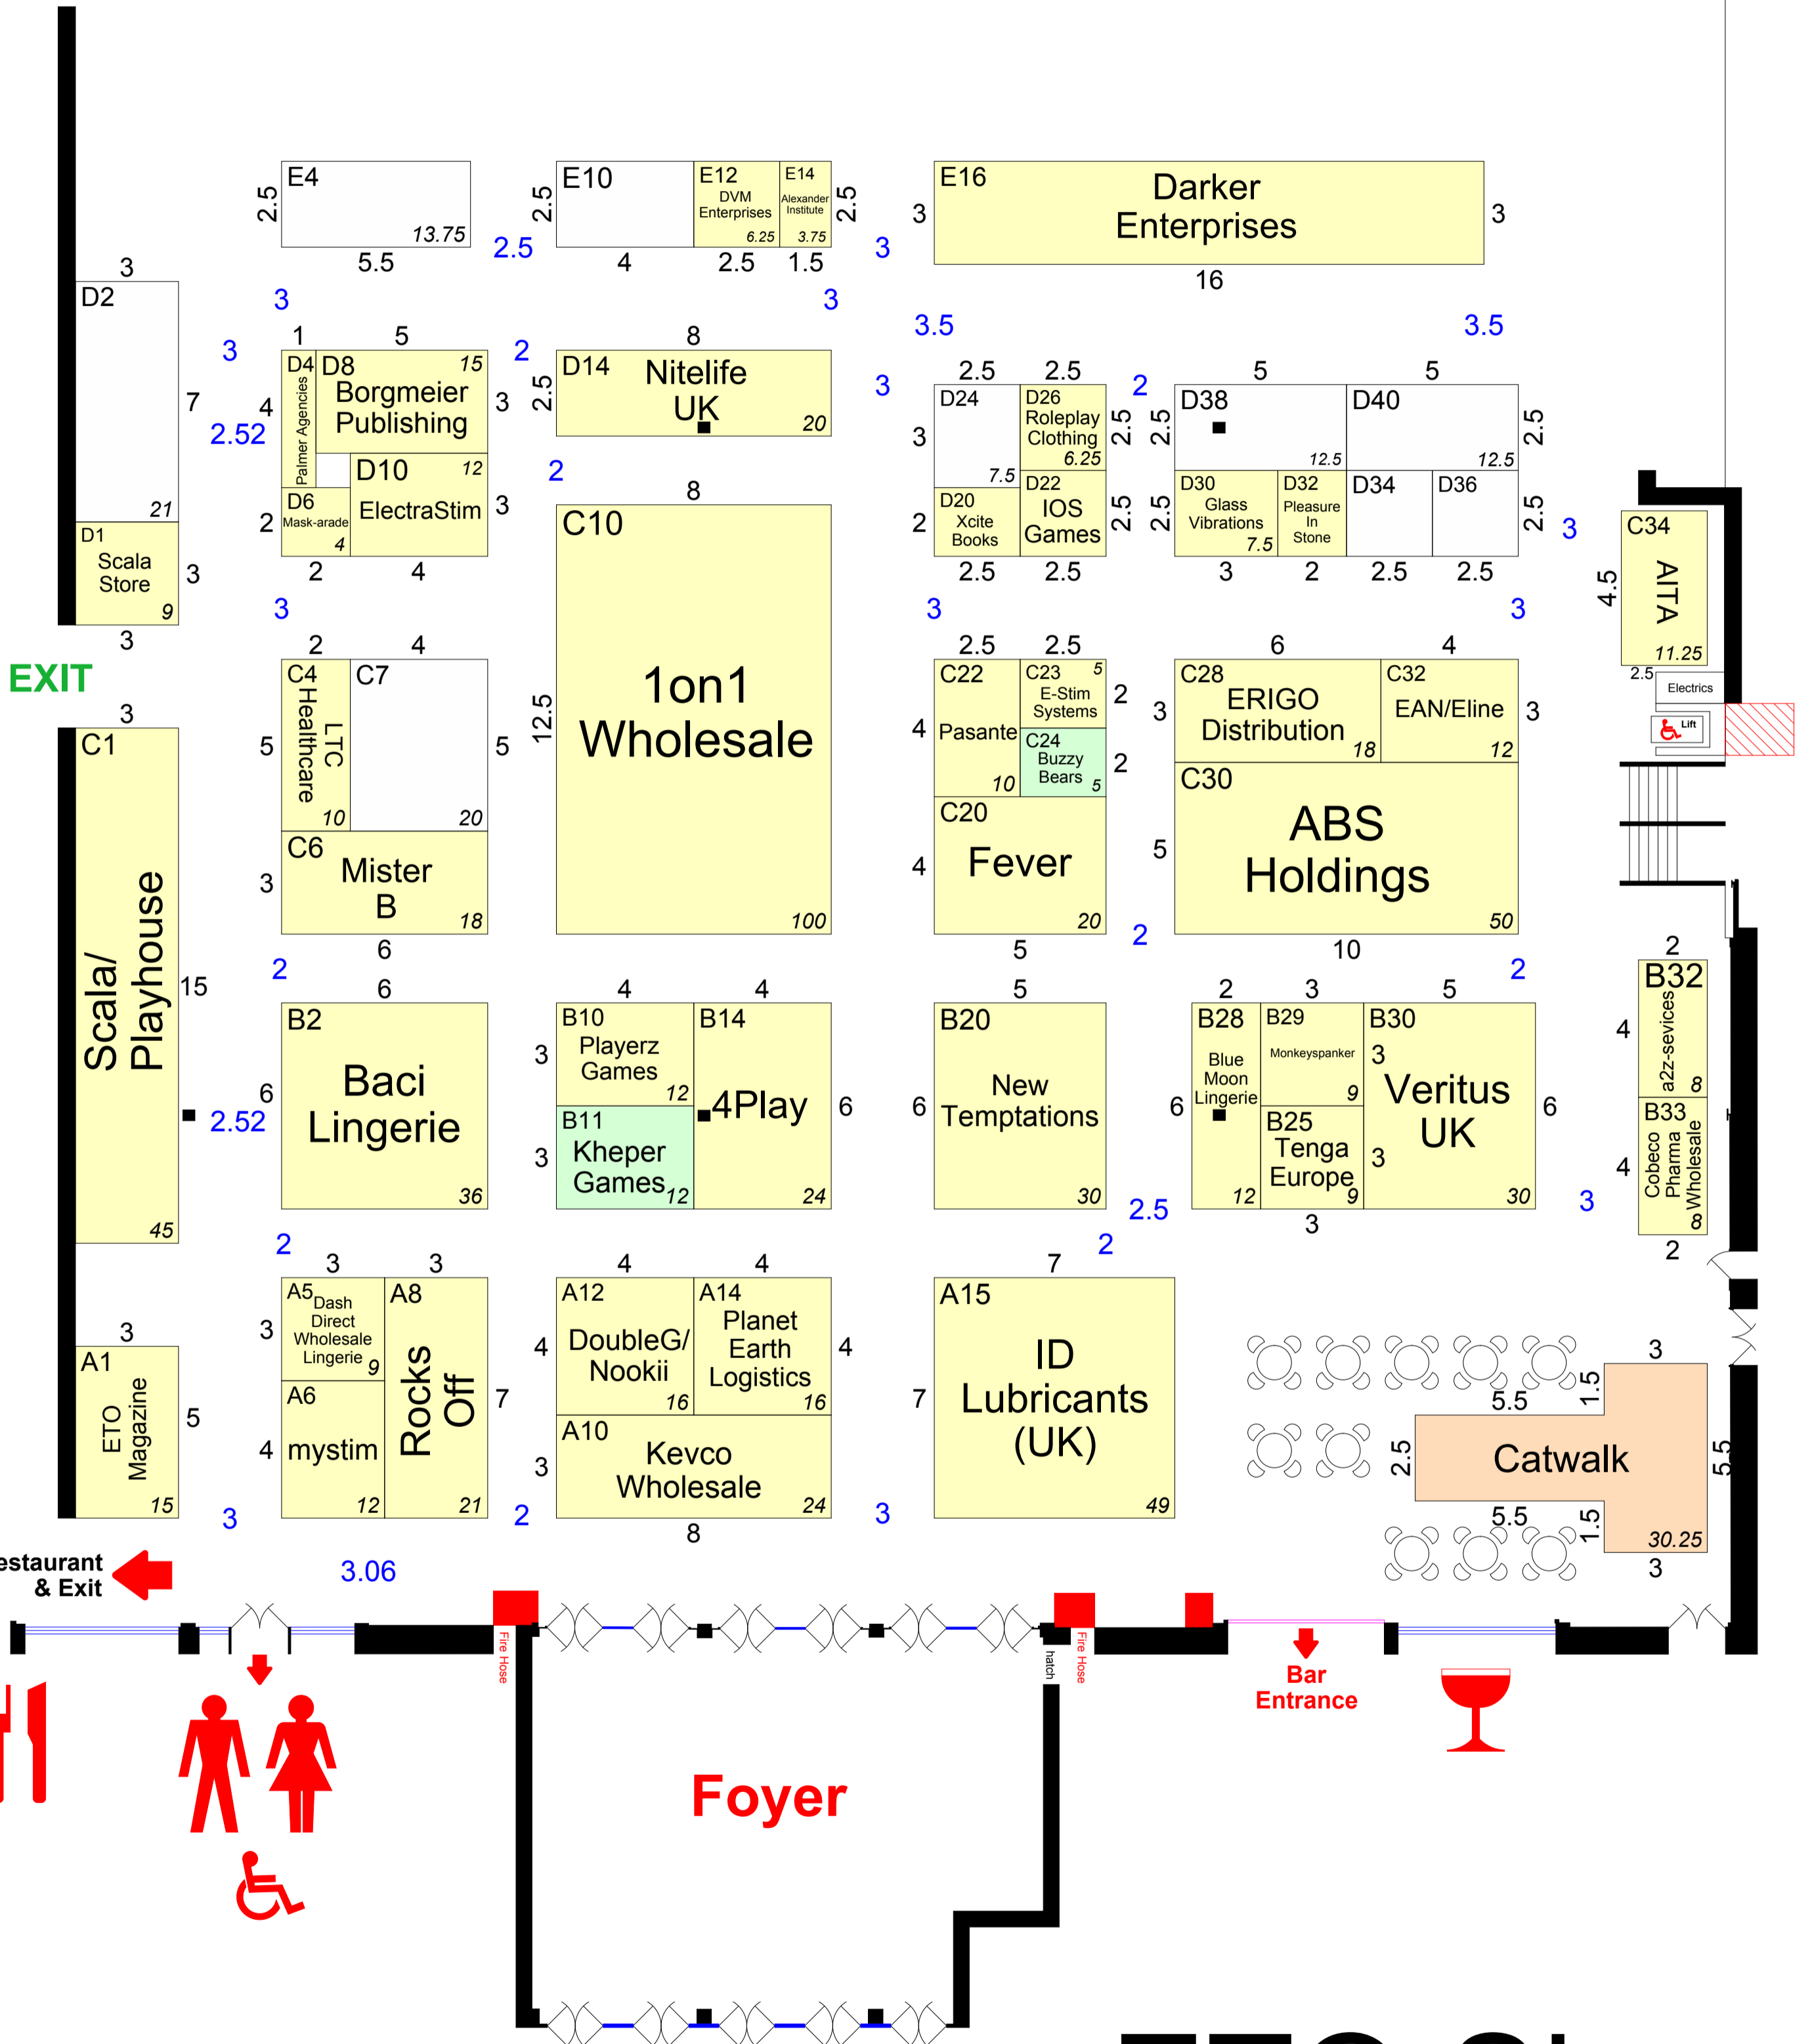

EXIT

EXIT

ENTRANCE

ETO Show 2011

the nec
birmingham